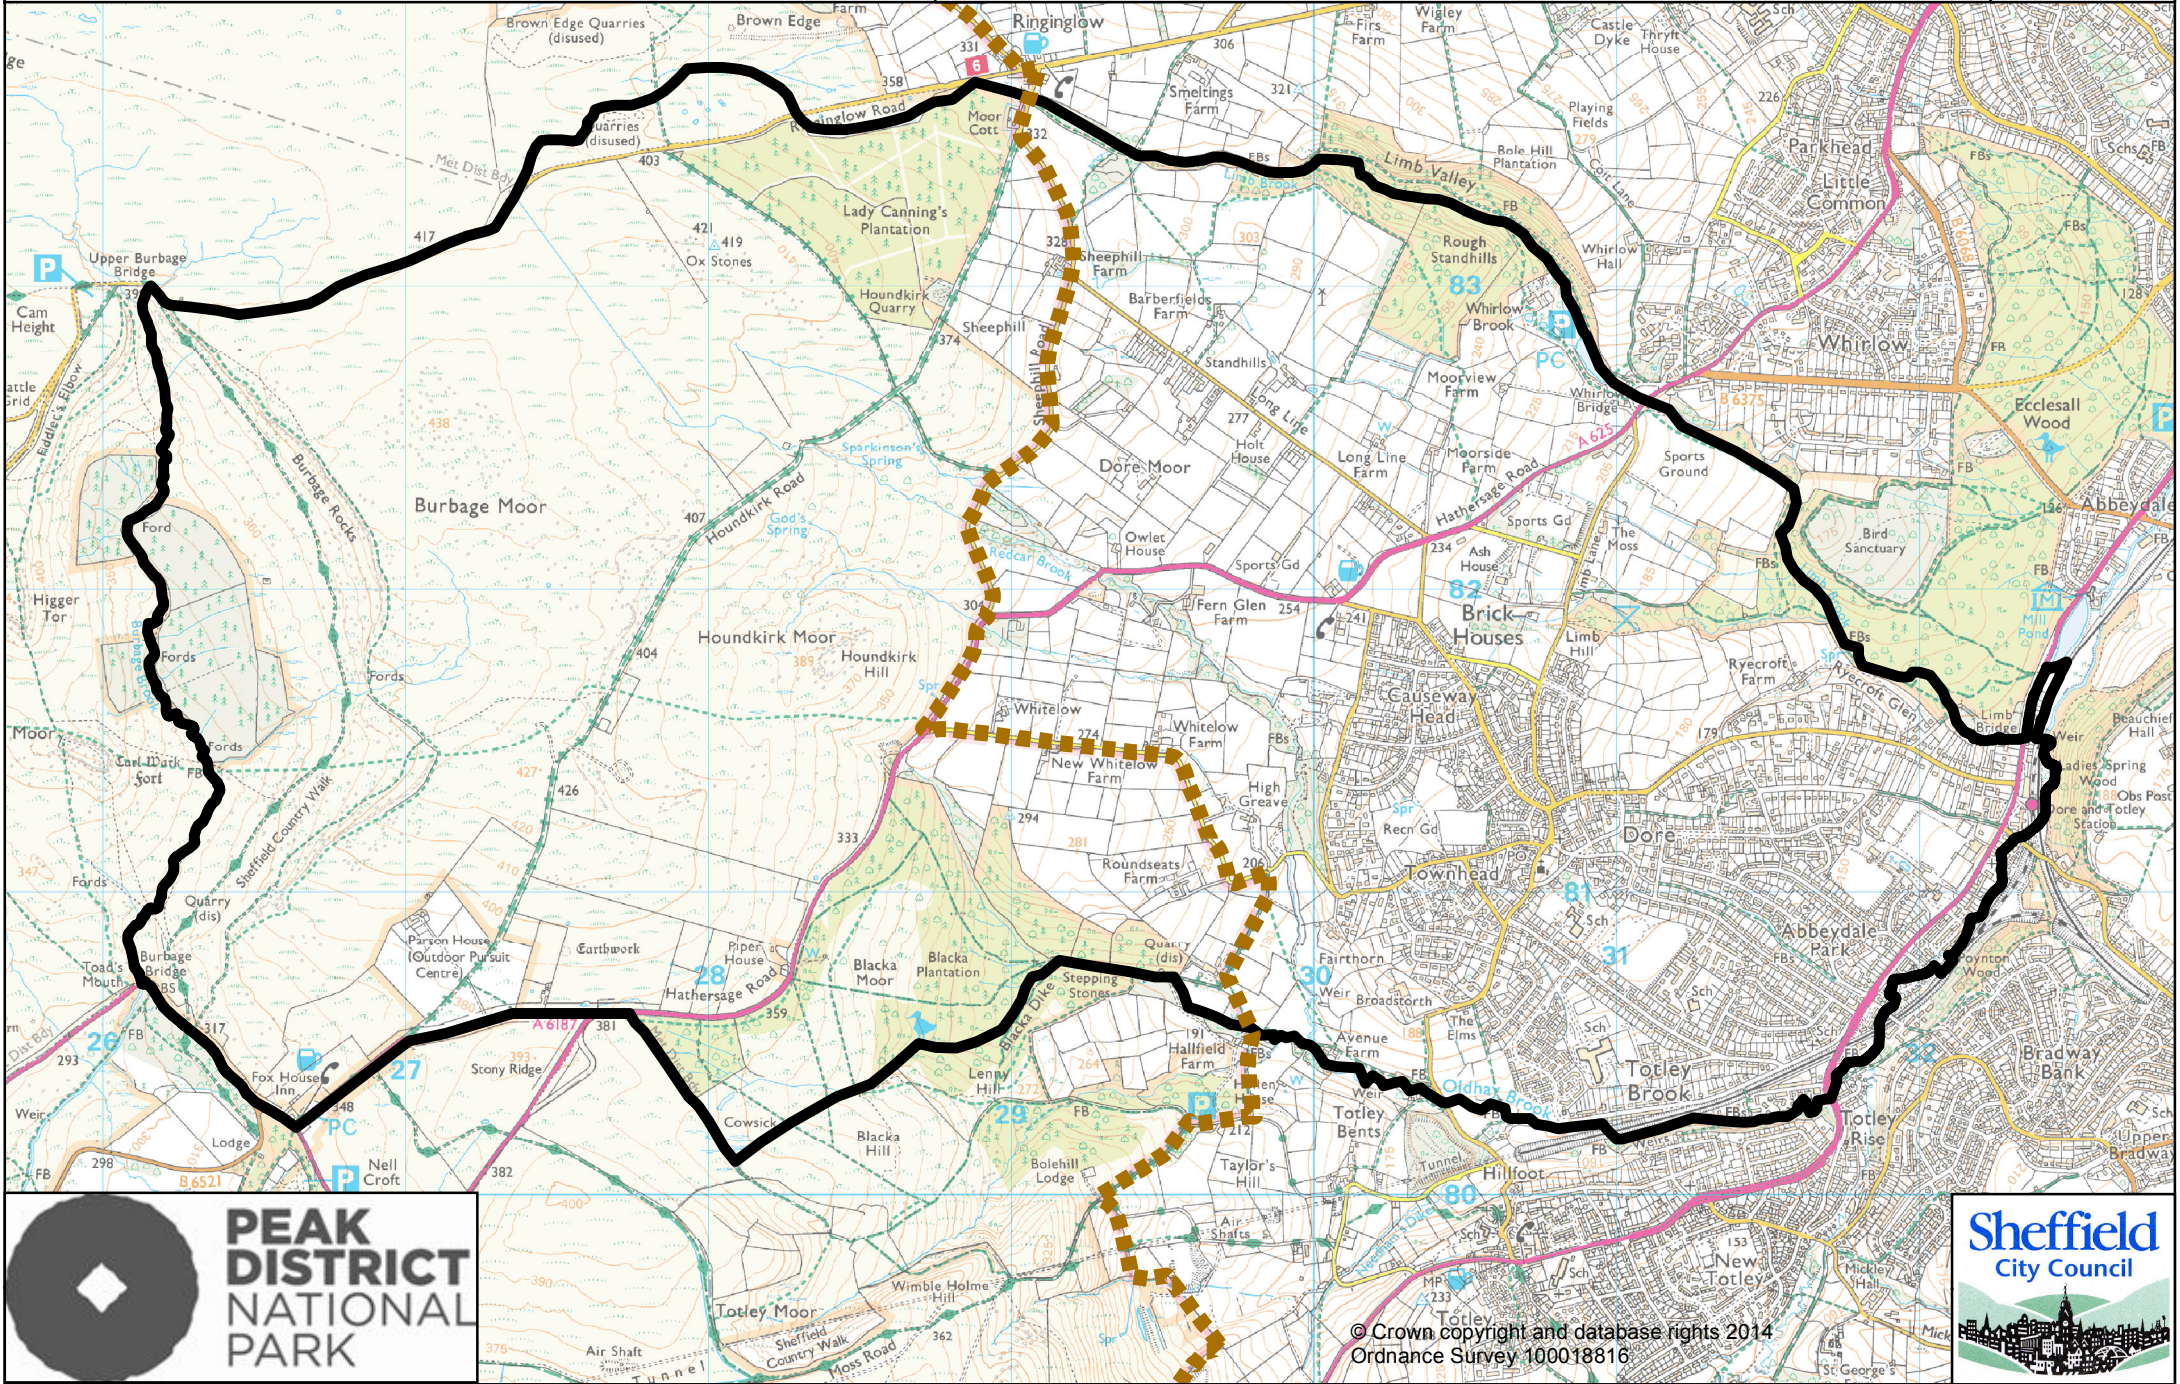

Dore Neighbourhood Area

 Dore Neighbourhood Area - Designated Boundary
 Peak District National Park Authority

N
1:25,000

© Crown copyright and database rights 2014
Ordnance Survey 100018816